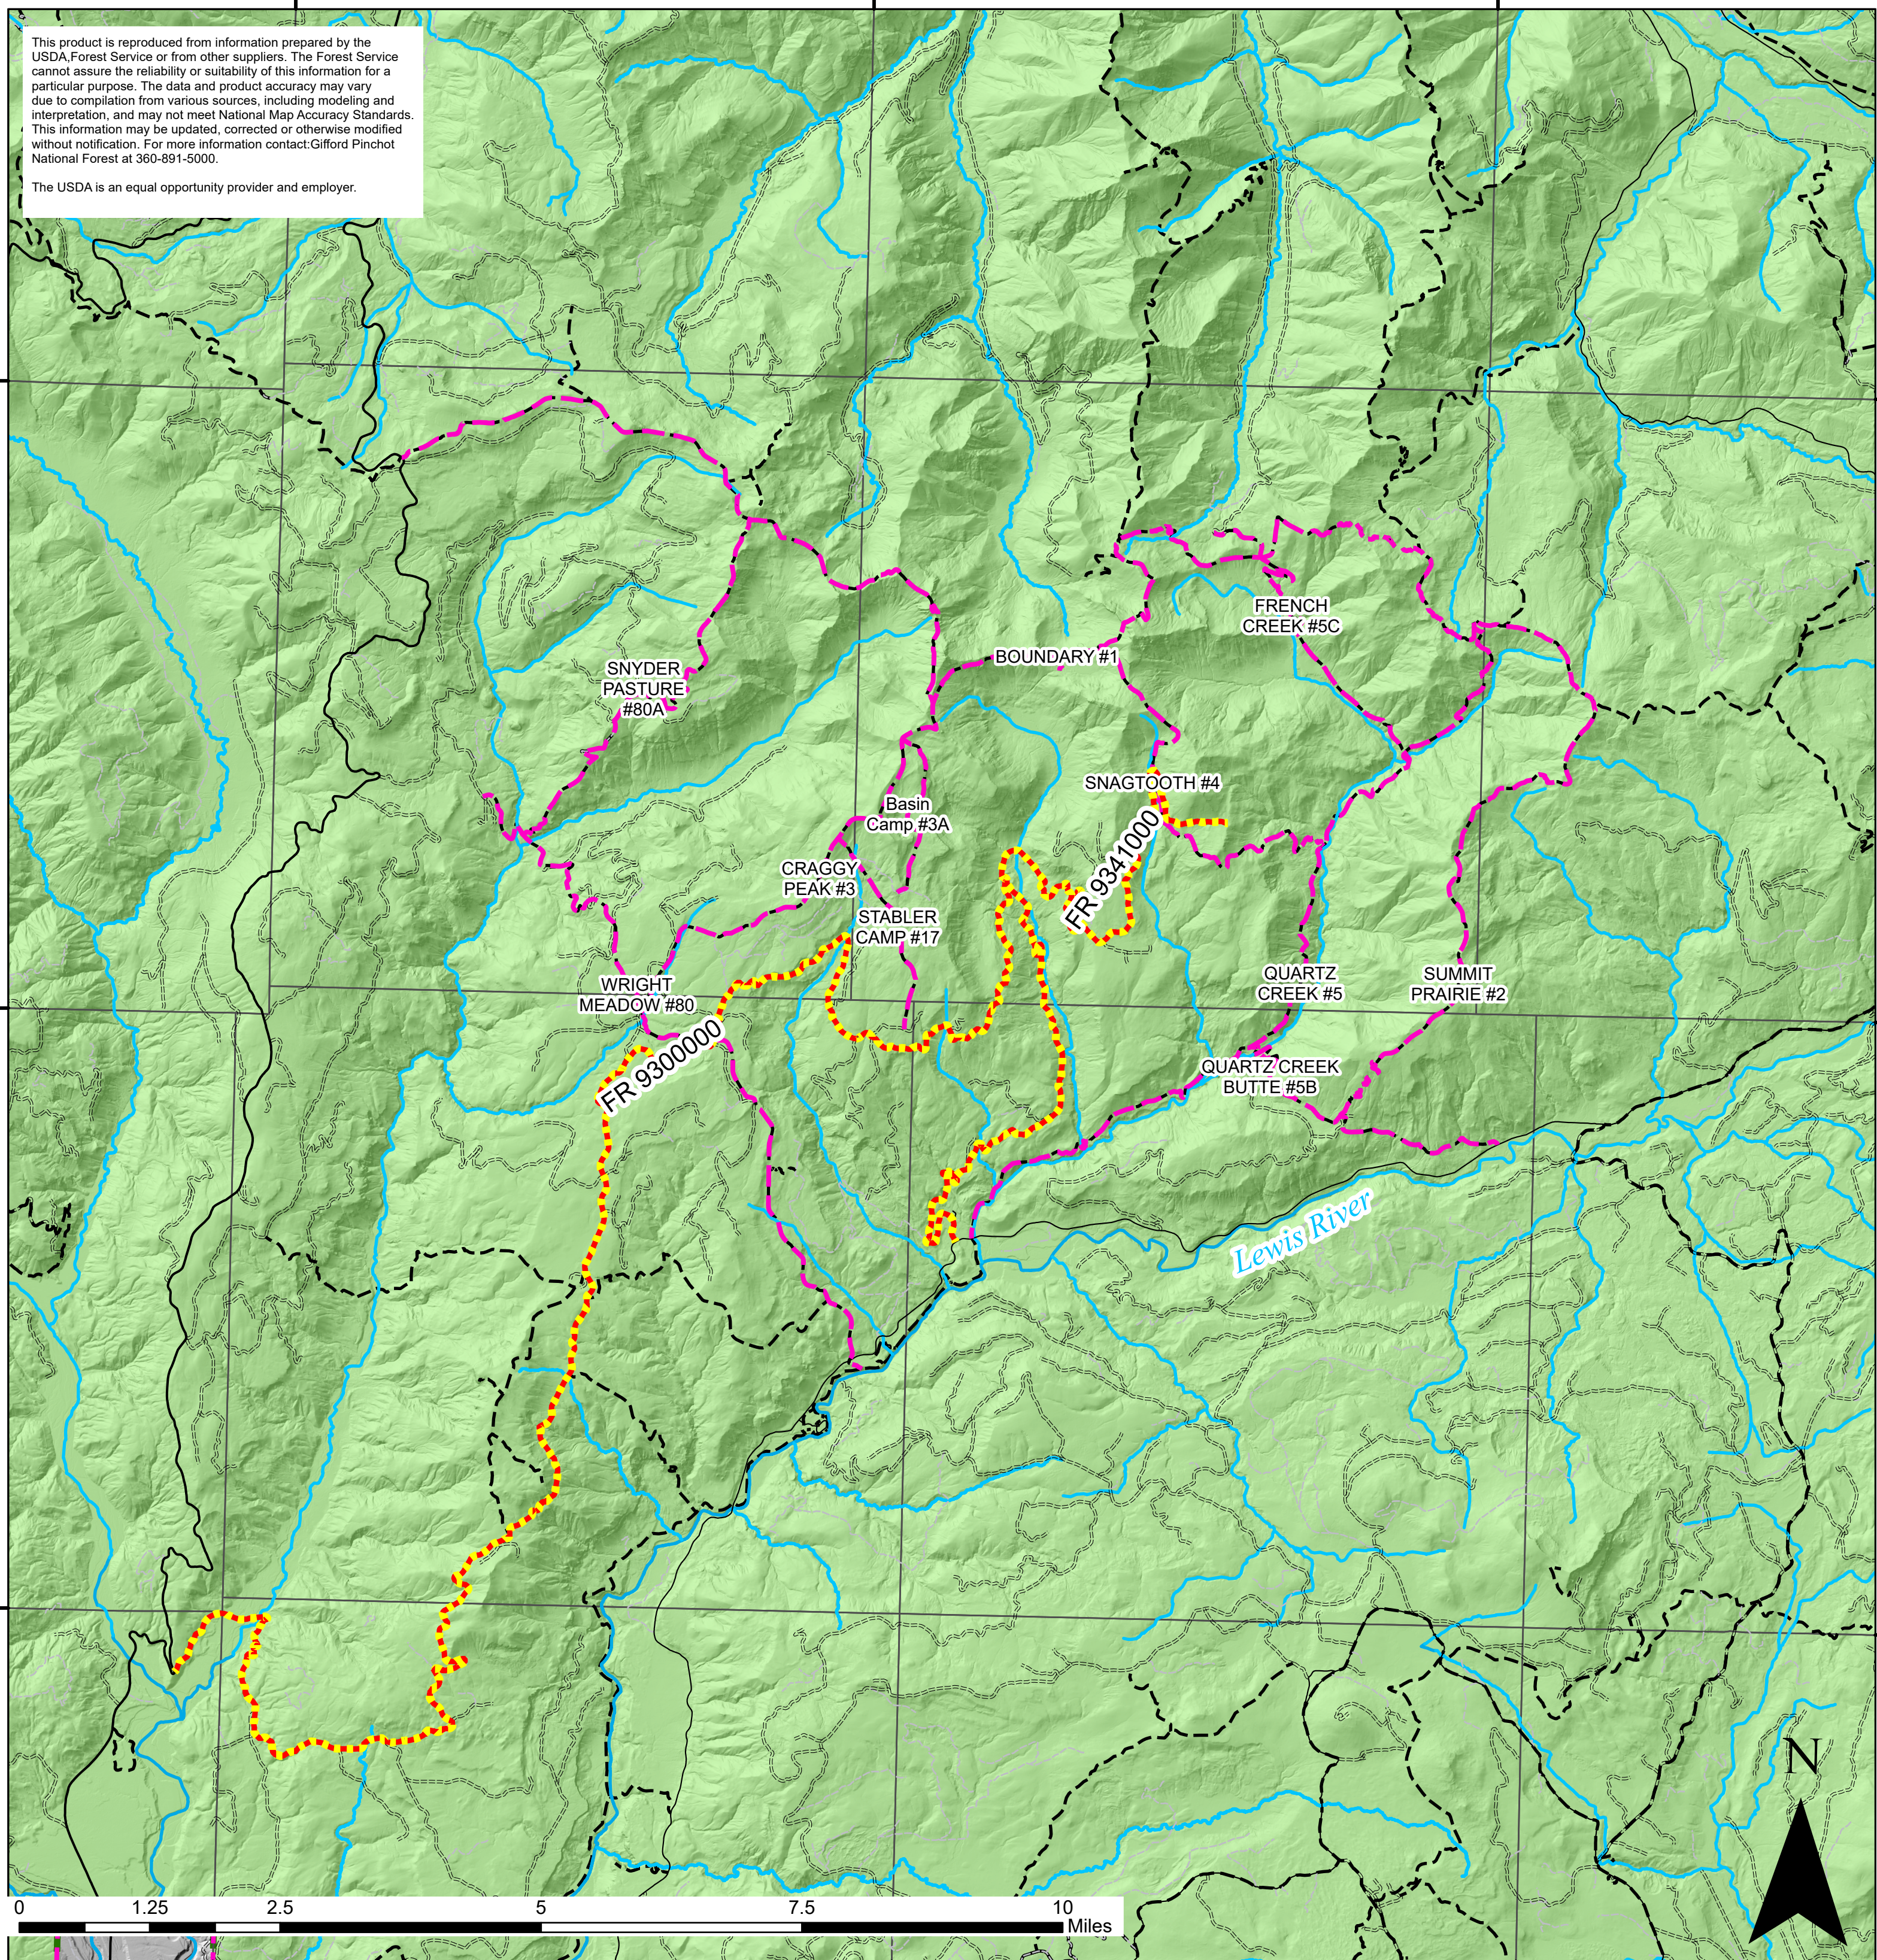

R06E

R07E

R08E

R09E

This product is reproduced from information prepared by the USDA, Forest Service or from other suppliers. The Forest Service cannot assure the reliability or suitability of this information for a particular purpose. The data and product accuracy may vary due to compilation from various sources, including modeling and interpretation, and may not meet National Map Accuracy Standards. This information may be updated, corrected or otherwise modified without notification. For more information contact: Gifford Pinchot National Forest at 360-891-5000.

The USDA is an equal opportunity provider and employer.

T10N

T10N

T09N

T09N

T08N

T08N

T07N

T07N

06-03-03-23-01
Snagtooth Fire Closure
Gifford Pinchot National Forest

-  Road Closures
-  Trail Closures
-  USFS Admin Boundary